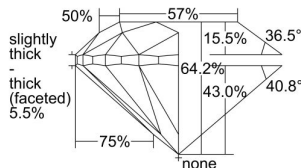

GIA®

FACSIMILE

GIA REPORT

1419279416

Verify this report at GIA.edu

GIA NATURAL DIAMOND DOSSIER®

November 17, 2021
GIA Report Number 1419279416
Shape and Cutting Style ..... Round Brilliant
Measurements ..... 5.26 - 5.30 x 3.39 mm

GRADING RESULTS

Carat Weight ..... 0.60 carat
Color Grade ..... H
Clarity Grade VVS2
Cut Grade ..... Very Good

ADDITIONAL GRADING INFORMATION

Polish ..... Excellent
Symmetry ..... Very Good
Fluorescence ..... Very Strong Blue
Clarity Characteristics ..... Pinpoint
Inscription(s): GIA 1419279416

PROPORTIONS

Profile to actual proportions

GRADING SCALES

GIA COLOR SCALE

COLORLESS	D
	E
	F
	G
	H
	I
	J
NEAR COLORLESS	K
	L
Faint	M
	N
	O
	P
Very Light	Q
	R
	S
	T
	U
	V
Light	W
	X
	Y
	Z

GIA CLARITY SCALE

VERY VERY SLIGHTLY INCLUDED	FLAWLESS
	INTERNALLY FLAWLESS
VERY SLIGHTLY INCLUDED	VVS₁
	VVS₂
SLIGHTLY INCLUDED	VS₁
	VS₂
INCLUDED	SI₁
	SI₂
	I₁
	I₂
	I₃

GIA CUT SCALE

EXCELLENT
VERY GOOD
GOOD
FAIR
POOR