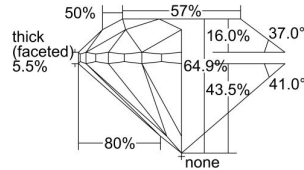

GIA®

FACSIMILE

GIA REPORT 6281302244

Verify this report at GIA.edu

GIA NATURAL DIAMOND DOSSIER®

March 08, 2018
GIA Report Number 6281302244
Shape and Cutting Style ..... Round Brilliant
Measurements ..... 4.93 - 4.94 x 3.21 mm

GRADING RESULTS

Carat Weight ..... 0.50 carat
Color Grade ..... E
Clarity Grade VVS2
Cut Grade ..... Good

ADDITIONAL GRADING INFORMATION

Polish ..... Excellent
Symmetry ..... Excellent
Fluorescence ..... Faint
Clarity Characteristics ..... Pinpoint, Needle, Cloud
Inscription(s): GIA 6281302244

PROPORTIONS

Profile to actual proportions

GRADING SCALES

GIA COLOR SCALE

COLORESS	D
	E
	F
	G
	H
	I
	J
NEAR COLORESS	K
	L
FAIN	M
	N
	O
	P
VERY LIGHT	Q
	R
	S
	T
	U
	V
	W
	X
	Y
LIGHT	Z

GIA CLARITY SCALE

VERY VERY SLIGHTLY INCLUDED	FLAWLESS
	INTERNALLY FLAWLESS
VERY SLIGHTLY INCLUDED	VVS₁
	VVS₂
SLIGHTLY INCLUDED	VS₁
	VS₂
INCLUDED	SI₁
	SI₂
	I₁
	I₂
	I₃

GIA CUT SCALE

EXCELLENT
VERY GOOD
GOOD
FAIR
POOR